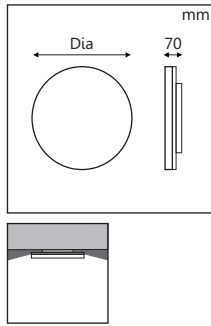

**Mounting:**  
ceiling surface  
**Housing:**  
iron  
**Diffuser:**  
opal acrylic  
**Finish options:**  
- 01-white matte  
- 15-silver grey matte

**LED:** PCB  
**CRI:** Ra>80 (±3000K)  
**CCT:**  
CT30-3000K  
CT40-4000K  
CT45-4500K  
CT60-6000K  
**Note:** \* Lm given in data is based on 3000K

| Ref Code        | Watt | Lm(±) | Dia |
|-----------------|------|-------|-----|
| 22.38.136.01.40 | 40W  | 3200  | 400 |
| 22.38.137.01.70 | 70W  | 5600  | 600 |

**Beam Angle:** 117°