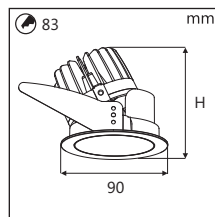

Mounting: recessed into ceiling

Housing: die-cast aluminum

Diffuser: glass/PC lens

Trim Colors:

01-white matte

13-grey matte

16-polished chrome

18-satin chrome

* other colors are available on request

LED: COB

CRI: >80

Color temperature, K:

CT27-2700k

CT30-3000k

CT40-4000k

Notes: * Lm given in data is based on 3000k

* other CCT is available on request

AC Volt: 220-240V

Frequency: 50/60Hz

LED driver options:

ND - non-dimmable

PH - phase dimmable

010V - 0-10V dimmable

DALI - compatible

Areas of use:

indoors:

hotels, residential,

lift lobbies, corridors