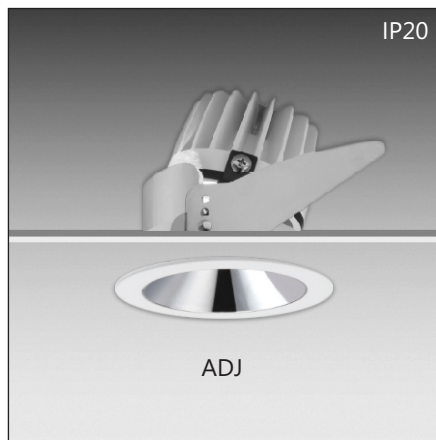

Mounting: recessed into ceiling

Housing: die-cast aluminum

Diffuser: glass/PC lens

Trim Colors:

01-white matte

13-grey matte

16-polished chrome

18-satin chrome

* other colors are available on request

LED: COB

CRI: >80

Color temperature, K:

CT27-2700k

CT30-3000k

CT40-4000k

Notes: * Lm given in data is based on 3000k

* other CCT is available on request

AC Volt: 220-240V

Frequency: 50/60Hz

LED driver options:

ND - non-dimmable

PH - phase dimmable

010V - 0-10V dimmable

DALI - compatible

Areas of use:

indoors:

hotels, residential,

lift lobbies, corridors