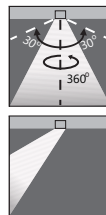

Mounting: recessed into ceiling

Housing: die-cast aluminum

Diffuser: glass/PC lens

Trim Colors:

01-white matte

13-grey matte

16-polished chrome

18-satin chrome

* other colors are available on request

LED: COB

CRI: >80

Color temperature, K:

CT27-2700k

CT30-3000k

CT40-4000k

Notes: * Lm given in data is based on 3000k

* other CCT is available on request

AC Volt: 220-240V

Frequency: 50/60Hz

LED driver options:

ND - non-dimmable

PH - phase dimmable

010V - 0-10V dimmable

DALI - compatible

Areas of use:

indoors:

hotels, residential,

lift lobbies, corridors