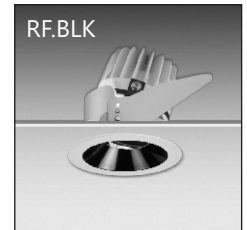

Ref Code	Watt	Lm	H
03.10.127.01.06	6W	400	78
03.10.127.02.08	8W	500	78
03.10.127.03.10	10W	600	78
03.10.128.01.15	15W	900	98

Beam Angle-Code:

24° -BA24

36° -BA36

Ordering Guide:

03.10.127.01.06+SQ+00+CT30+BA24+010V

(item code+trim shape+trim color+LED CCT+beam+0-10v dimmable driver)