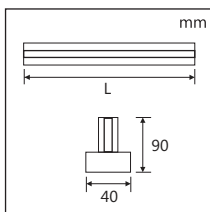

mirror lights

Mounting: wall surface mounted

Housing: stainless steel

Diffuser: PMMA

Finish options:

16-polished chrome

18-satin chrome

*other colors are available on request

LED: SMD 2835

CRI: >80

AC Volt: 220-240V

Frequency: 50/60Hz

Color temperature, K:

CT30-3000k

CT40-4000k

Notes: *Lm given in data is based on 3000k and is delivered

*other CCT is available on request

LED driver options:

ND - non-dimmable

PH - phase dimmable

010V - 0-10V dimmable

DALI - compatible

Application: indoors:

hotels, residential

private, public

bathroom, next to mirrors

Ref Code	Watt	Lm(±)	L
13.29.099.01.09	9W	540	420
13.29.100.01.12	12W	720	520
13.29.101.01.14	14W	840	620
13.29.102.01.16	16W	960	720
13.29.103.01.18	18W	1080	800
13.29.104.01.24	24W	1440	1120